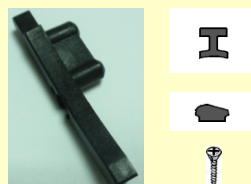

Prices and Ordering information

Components for the SUNLIGHT model are shipped unassembled and mill-finished and consist of:

1. Main slat (T5 6063)
2. Connecting slat with daylight openings (T5 6061)
3. Large rubber insert for the main slat
4. Small rubber insert for the connecting slat
5. Plastic end cups, left model and right model
6. Screws for end cups

All prices FOB Haifa Port

Main slats are shipped in lengths of 5.85m
Cost per m **1.10€**.
Weight 0.310 kg.

Connecting slats are shipped in lengths of 5.77m
Cost per m **1.20€**.
Weight 0.151 kg.

Large rubber inserts **4.90 €** kg.
Small rubber inserts **4.90 €** kg.
Plastic end cups **0.10€** unit
Cross head screws 100 units **1.5€**