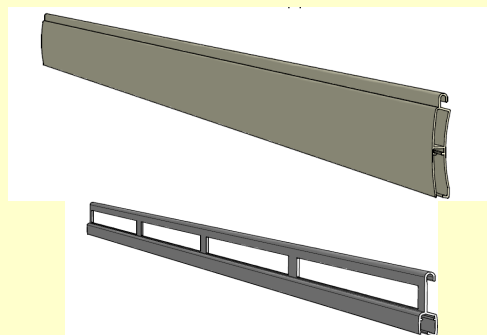

Prices and Ordering information

Components for the SUNLIGHT model are shipped unassembled and mill-finished and consist of:

1. Main slat (T5 6063)
2. Connecting slat with daylight openings (T5 6061)
3. Large rubber insert for the main slat
4. Small rubber insert for the connecting slat
5. Plastic end cups, left model and right model
6. Screws for end cups

All prices FOB Haifa Port

Main slats are shipped in lengths of 5.85m
Cost per m **1.10€**.
Weight 0.310 kg.

Connecting slats are shipped in lengths of 5.77m
Cost per m **1.20€**.
Weight 0.151 kg.

Large rubber inserts **4.90 €** kg.
Small rubber inserts **4.90 €** kg.
Plastic end cups **0.10€** unit
Cross head screws 100 units **1.5€**