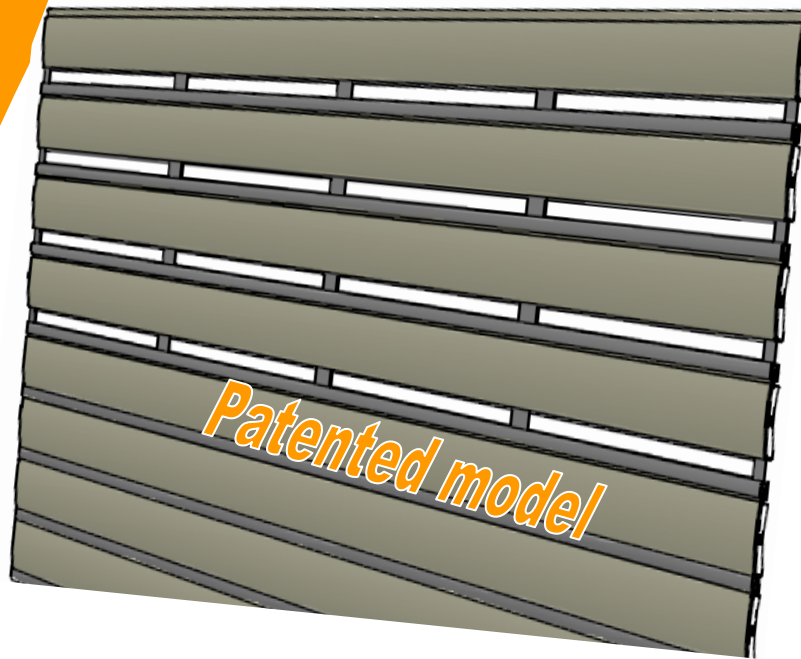

Prices and Ordering information

Components for the SUNLIGHT model are shipped unassembled and mill-finished and consist of:

1. Main slat (T5 6063)
2. Connecting slat with daylight openings (T5 6061)
3. Large rubber insert for the main slat
4. Small rubber insert for the connecting slat
5. Plastic end cups, left model and right model
6. Screws for end cups