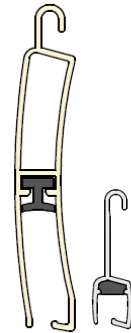

J. Motors Bonn/Haifa

45 Hamusachim st.
POB 25504
Haifa Bay 31254
Israel

Tel: +972-4-8408525
Fax: +972-4-8411016
E-mail: sales@tubularmotors.net
www.daylightshutter.com

SUNLIGHT

Silent Roller Shutter with Daylight Mode

Prices and Ordering information

Components for the SUNLIGHT model are shipped unassembled and mill-finished and consist of:

1. Main slat (T5 6063)
2. Connecting slat with daylight openings (T5 6061)
3. Large rubber insert for the main slat
4. Small rubber insert for the connecting slat
5. Plastic end cups, left model and right model
6. Screws for end cups

All prices FOB Haifa Port

Main slats are shipped in lengths of 5.85m
Cost per m **1.10€**.
Weight 0.310 kg.

Connecting slats are shipped in lengths of 5.77m
Cost per m **1.20€**.
Weight 0.151 kg.

Large rubber inserts **4.90 €** kg.
Small rubber inserts **4.90 €** kg.
Plastic end cups **0.10€** unit
Cross head screws 100 units **1.5€**