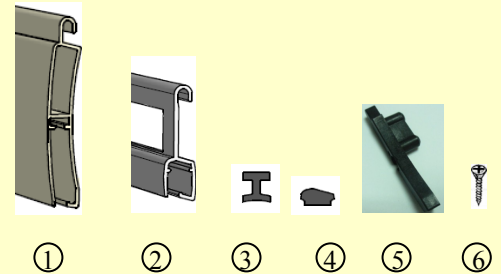

Prices and Ordering information

Components for the SUNLIGHT model are shipped unassembled and mill-finished and consist of:

1. Main slat (T5 6063)
2. Connecting slat with daylight openings (T5 6061)
3. Large rubber insert for the main slat
4. Small rubber insert for the connecting slat
5. Plastic end cups, left model and right model
6. Screws for end cups

All prices FOB Haifa Port

Main slats are shipped in lengths of 5.85m
Cost per m **1.10€**.
Weight 0.310 kg.

Connecting slats are shipped in lengths of 5.77m
Cost per m **1.20€**.
Weight 0.151 kg.

Large rubber inserts **4.90 €** kg.
Small rubber inserts **4.90 €** kg.
Plastic end cups **0.10€** unit
Cross head screws 100 units **1.5€**